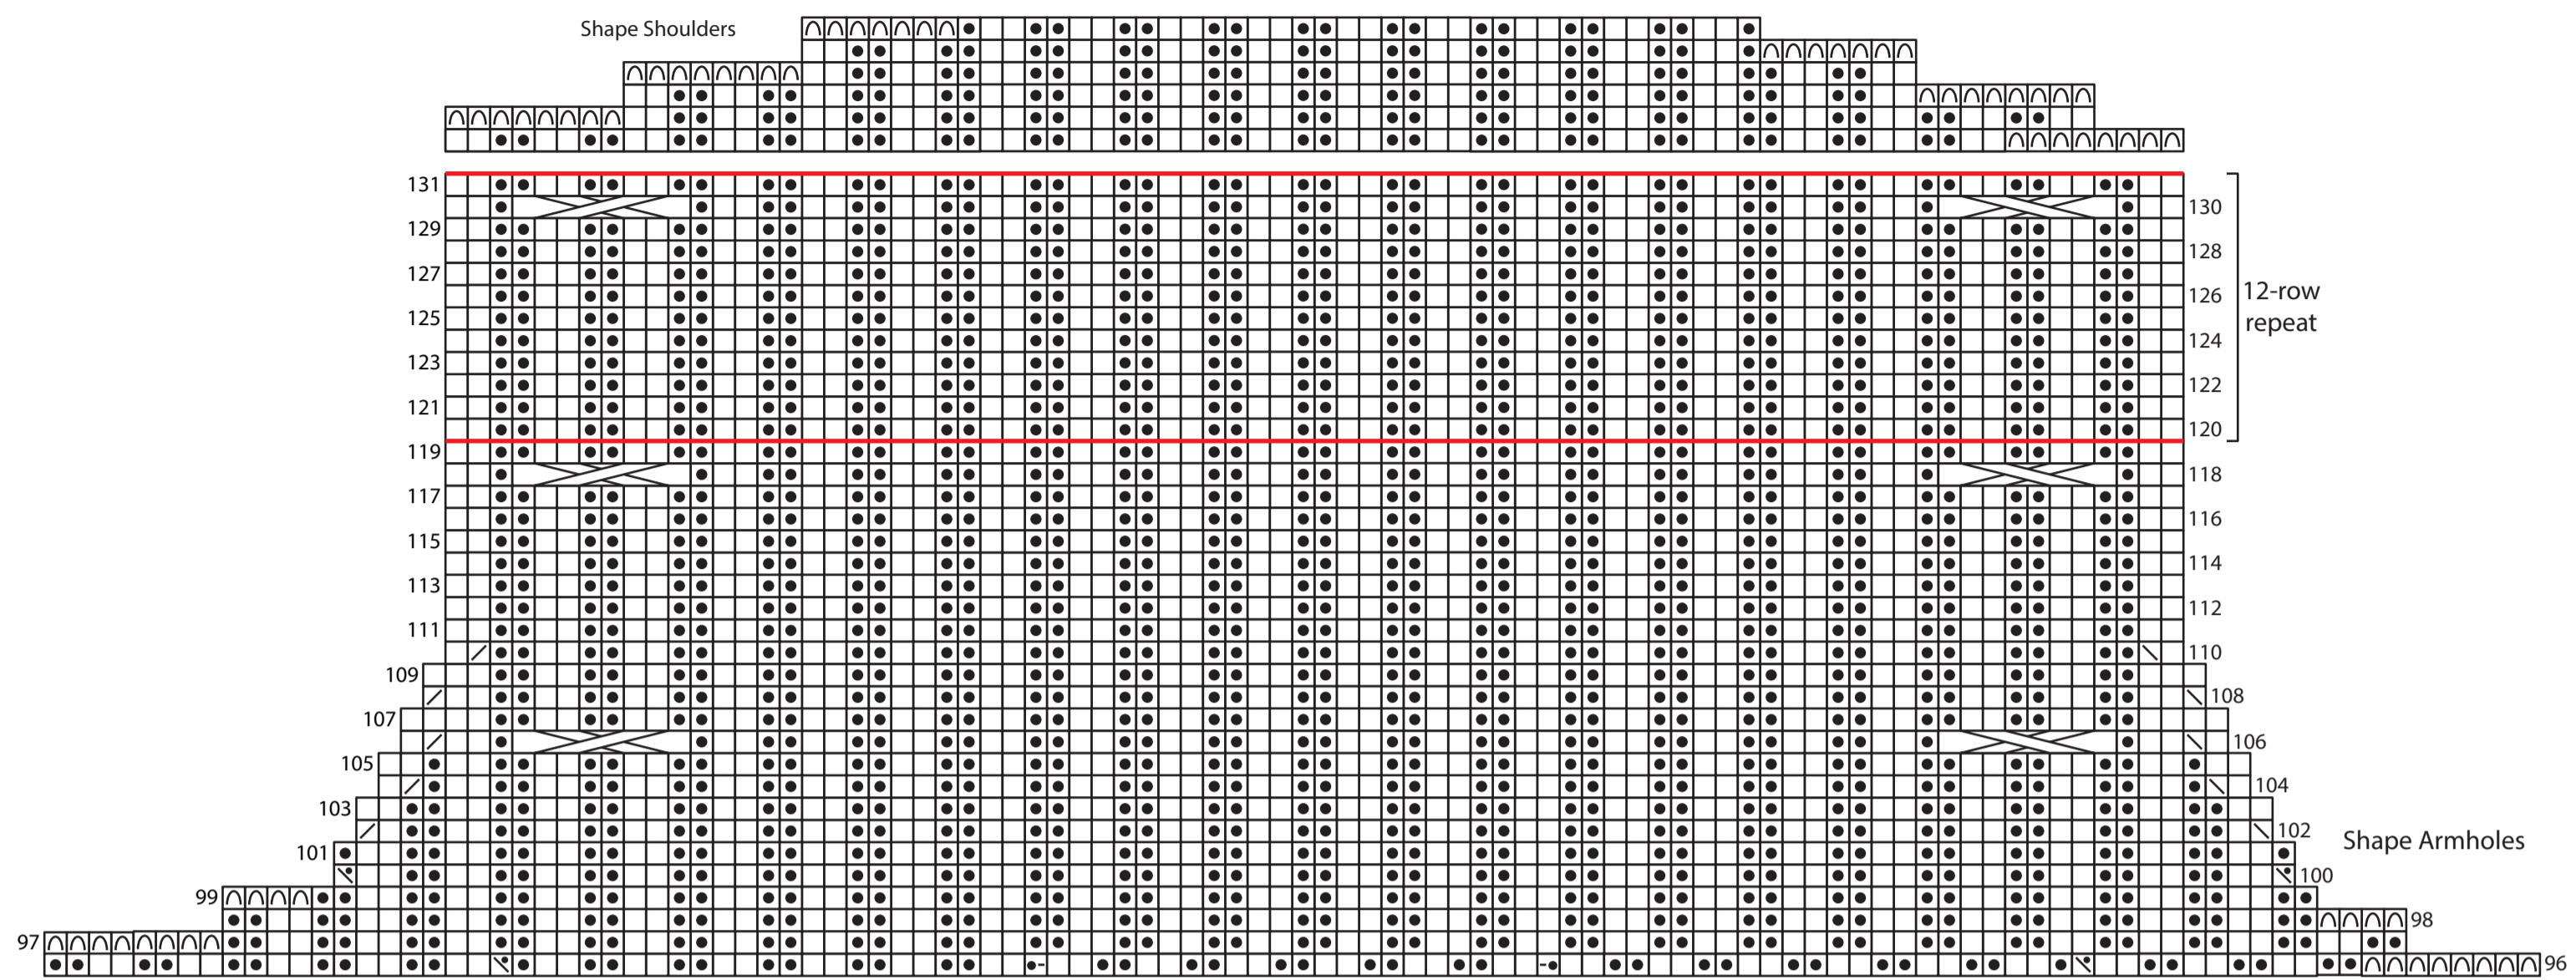

BACK
Size L

work a total of 2 times

work a total of 2 times