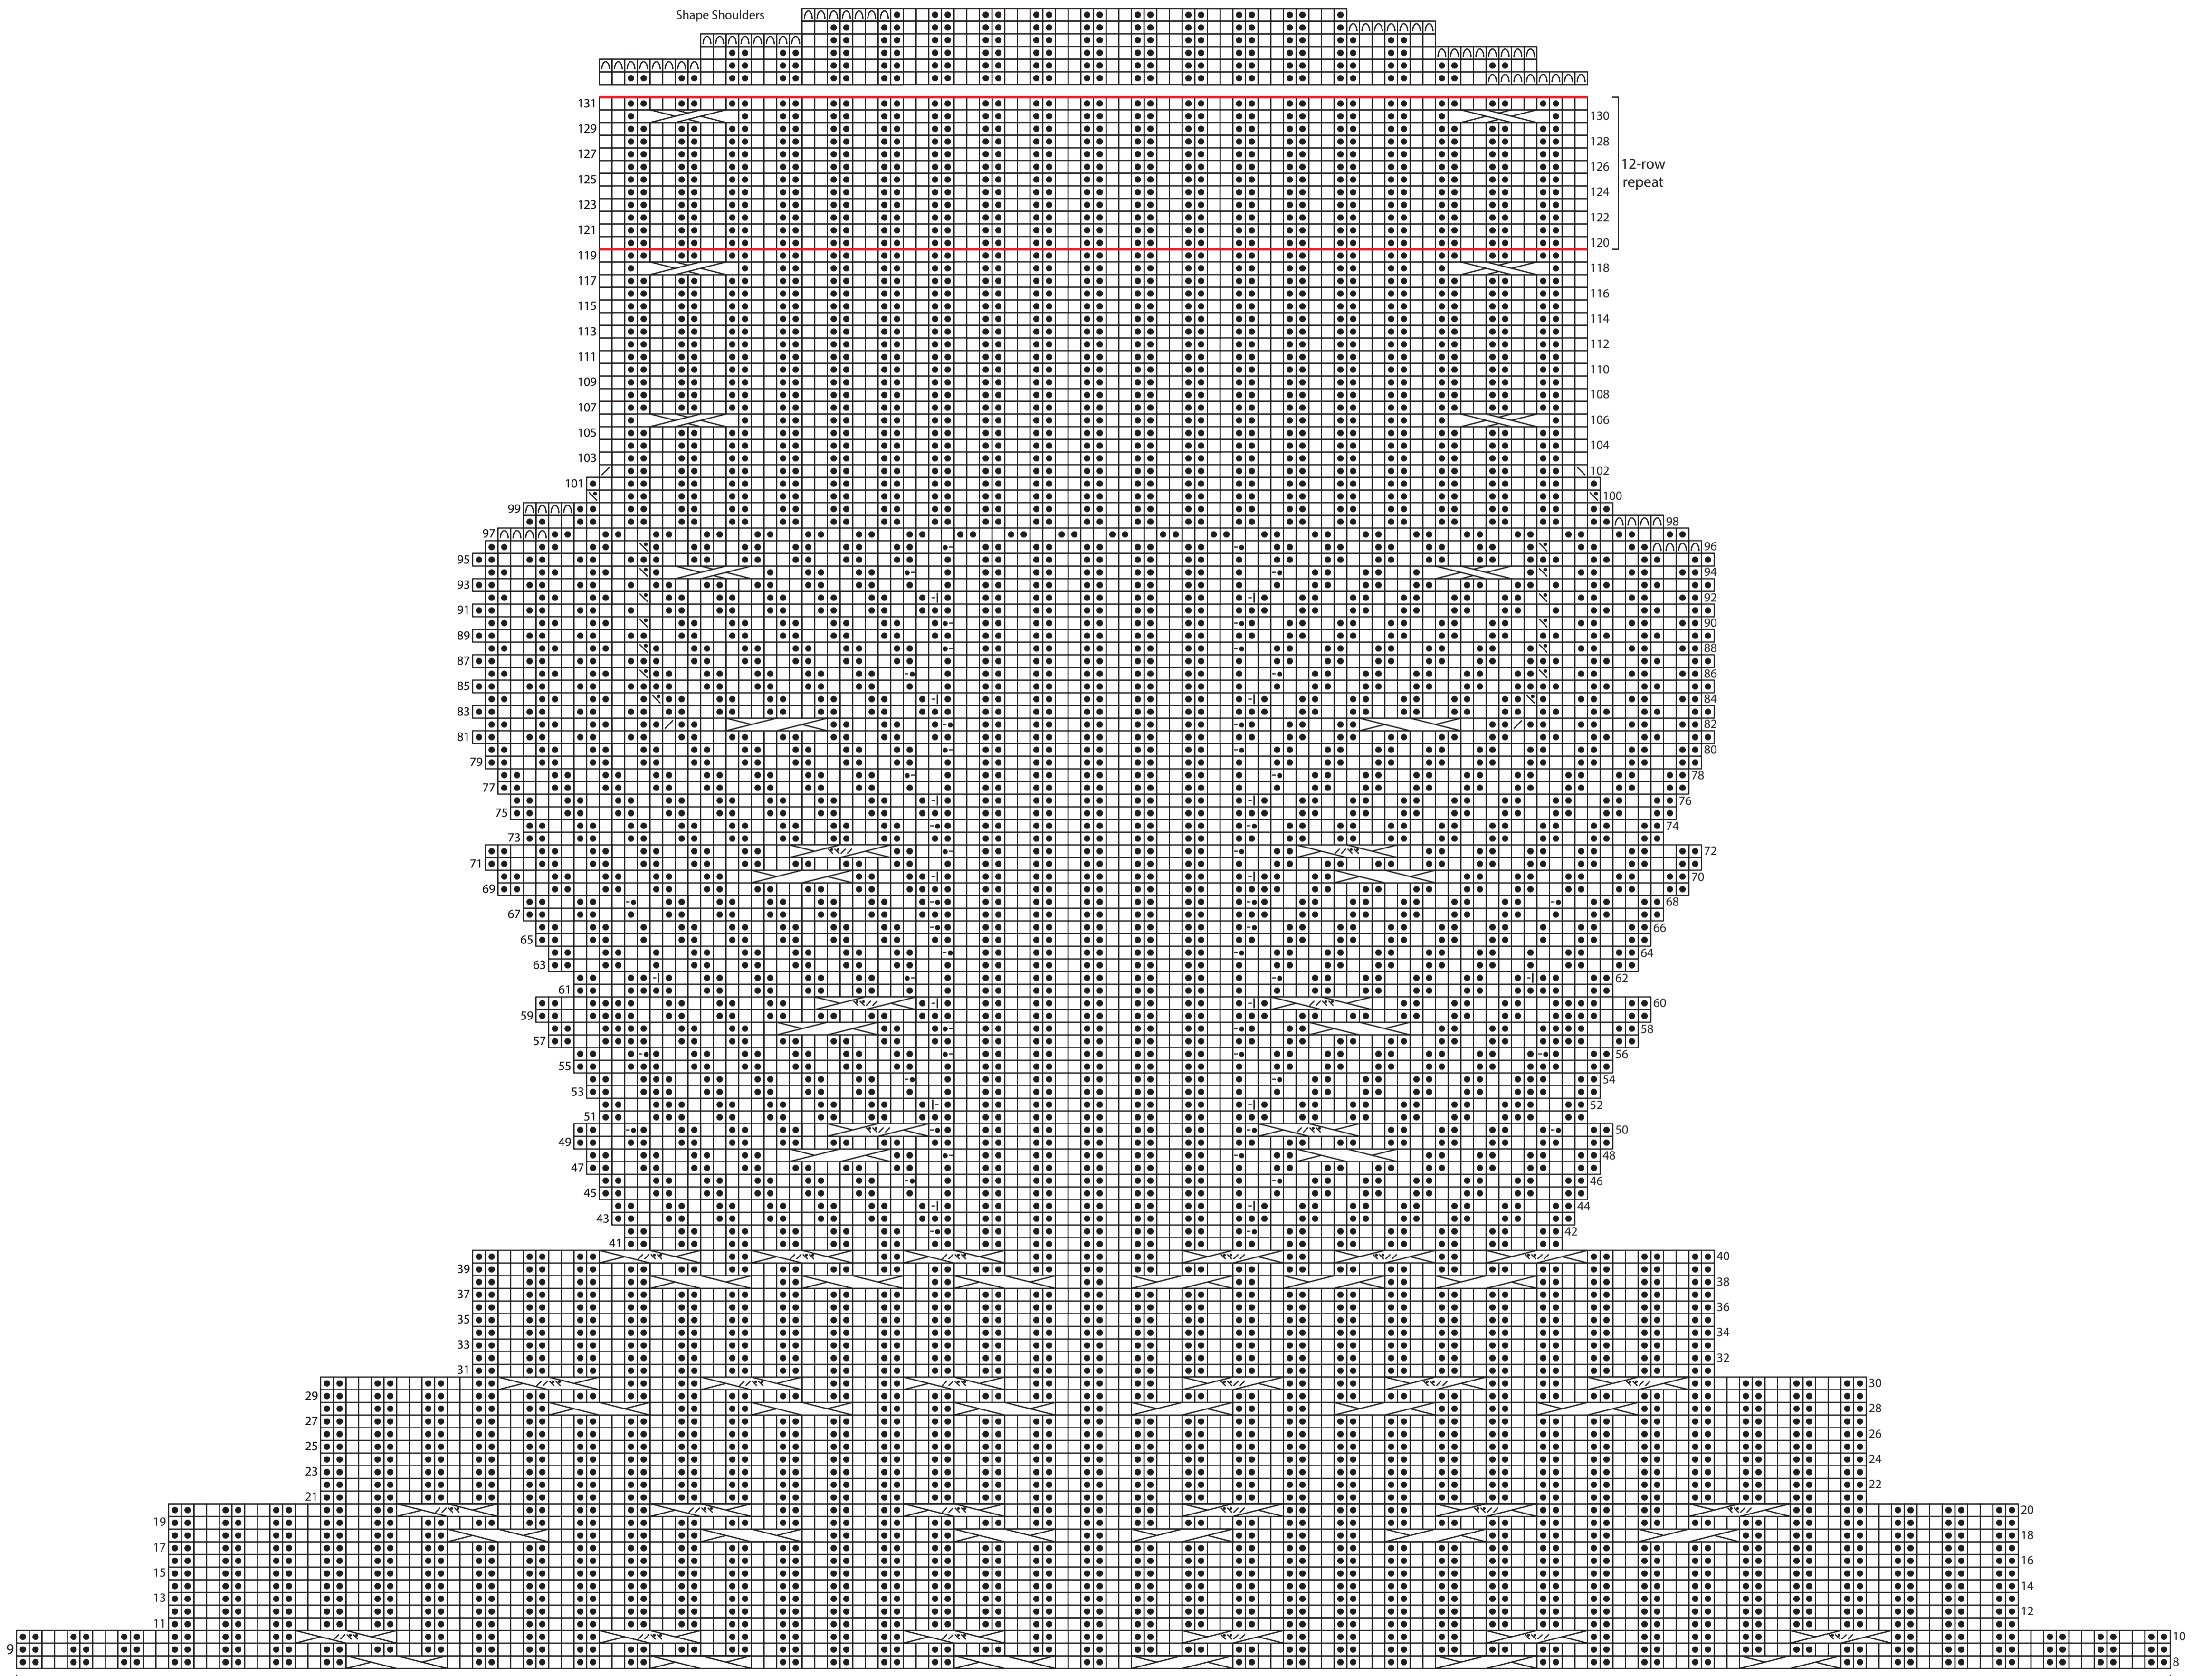

BACK
Size S

Shape Shoulders

170 sts