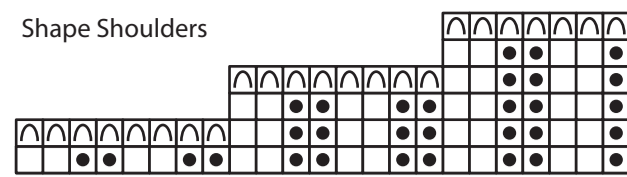

Shape Shoulders

FRONT  
Size 2X

Shape Neck

work a total  
of 4 times

work a total  
of 4 times