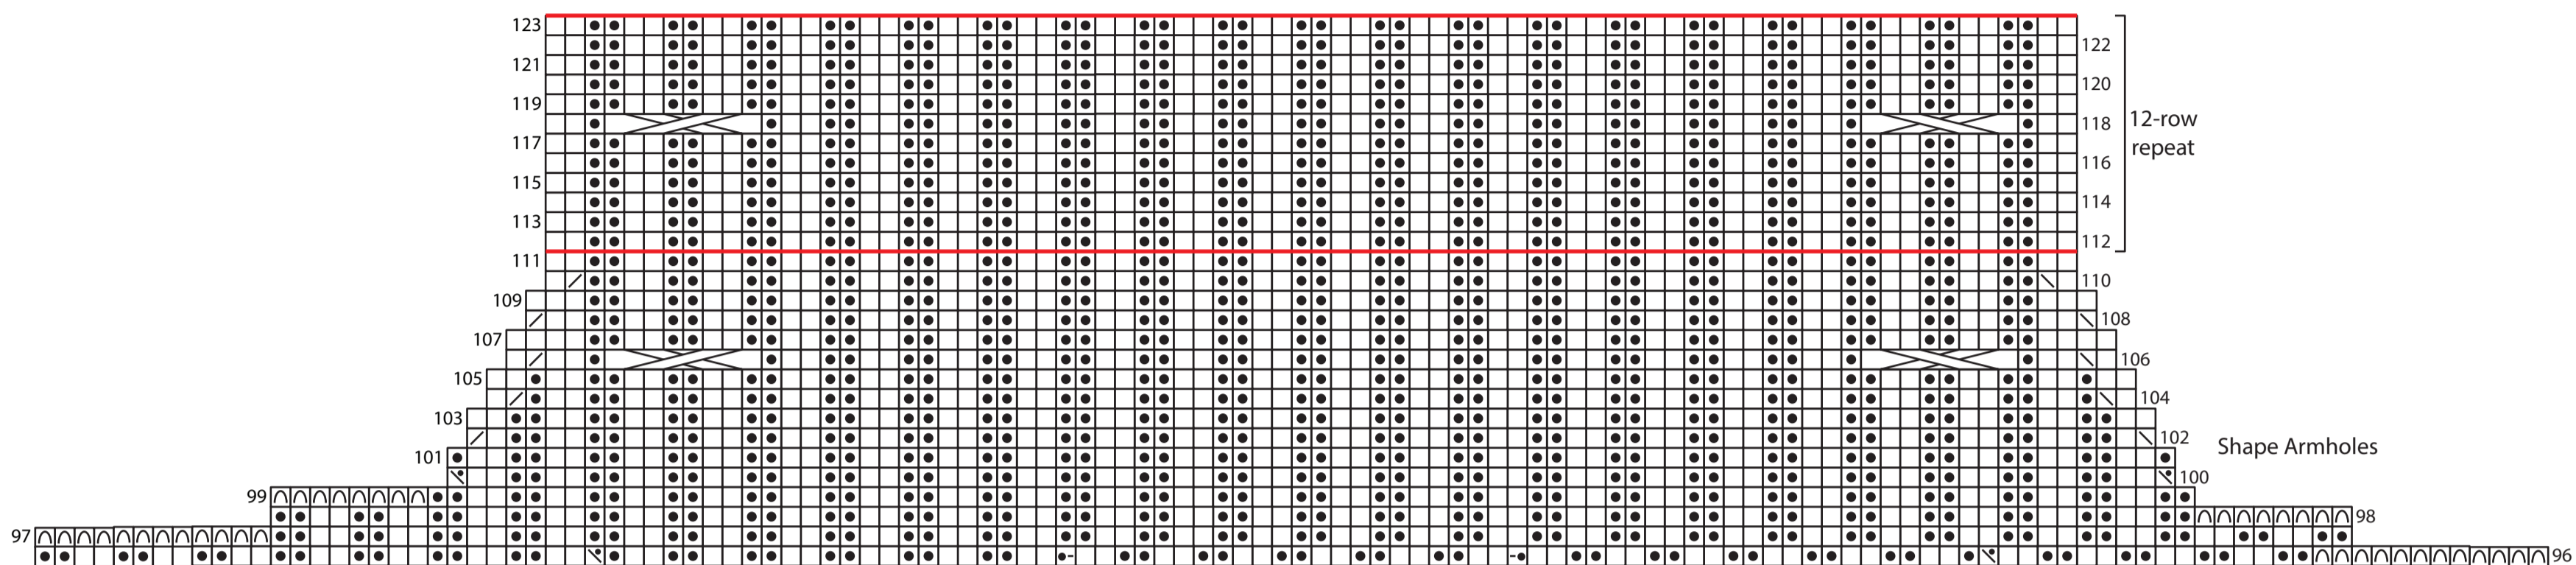

Shape Shoulders

FRONT  
Size 2X

Shape Neck

work a total  
of 4 times

work a total  
of 4 times