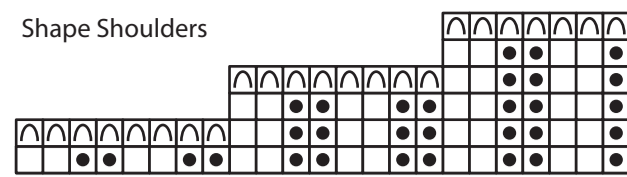

Shape Shoulders

FRONT
Size 3X

Shape Neck

work a total of 5 times

work a total of 5 times